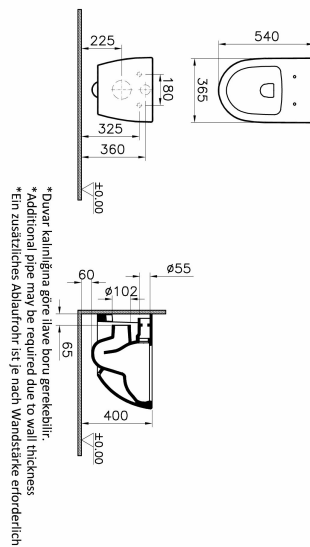

Name	Sento Rim-Ex Wall Hung WC
Collection	Sento
Designer	VitrA Design Team
Certificate	EPD
Color	Matte Soft White

Product Code: 7748B001-0101

## Description

With Bidet Function, Matte White

VitrA reserves the right to make changes in products and technical details without prior notice.

All drawings contain the necessary measurements which are subject to standard tolerances. For exact measurements, in particular for customized installation scenarios, it can only be taken from the finished ceramic product.