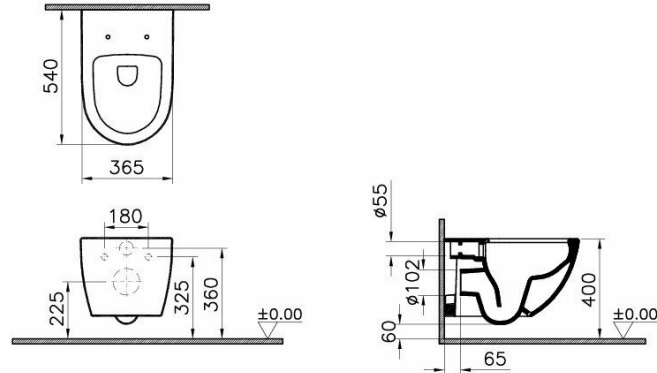

Name	Sento Rim-ex Wall-Hung WC
Collection	Sento
Certificate	KIWA
Certificate	NF
Certificate	CE
Certificate	LGA
Colour	White
Designer	VitrA Design Team

Product Code: 7748B003-0075

Description

54 cm, White

*Duvar kalınlığına göre ilave boru gerekebilir.

*Additional pipe may be required due to wall thickness

*Ein zusätzliches Ablaufrohr ist je nach Wandstärke erforderlich

VitrA reserves the right to make changes in products and technical details without prior notice.

All drawings contain the necessary measurements which are subject to standard tolerances. For exact measurements, in particular for customized installation scenarios, it can only be taken from the finished ceramic product.